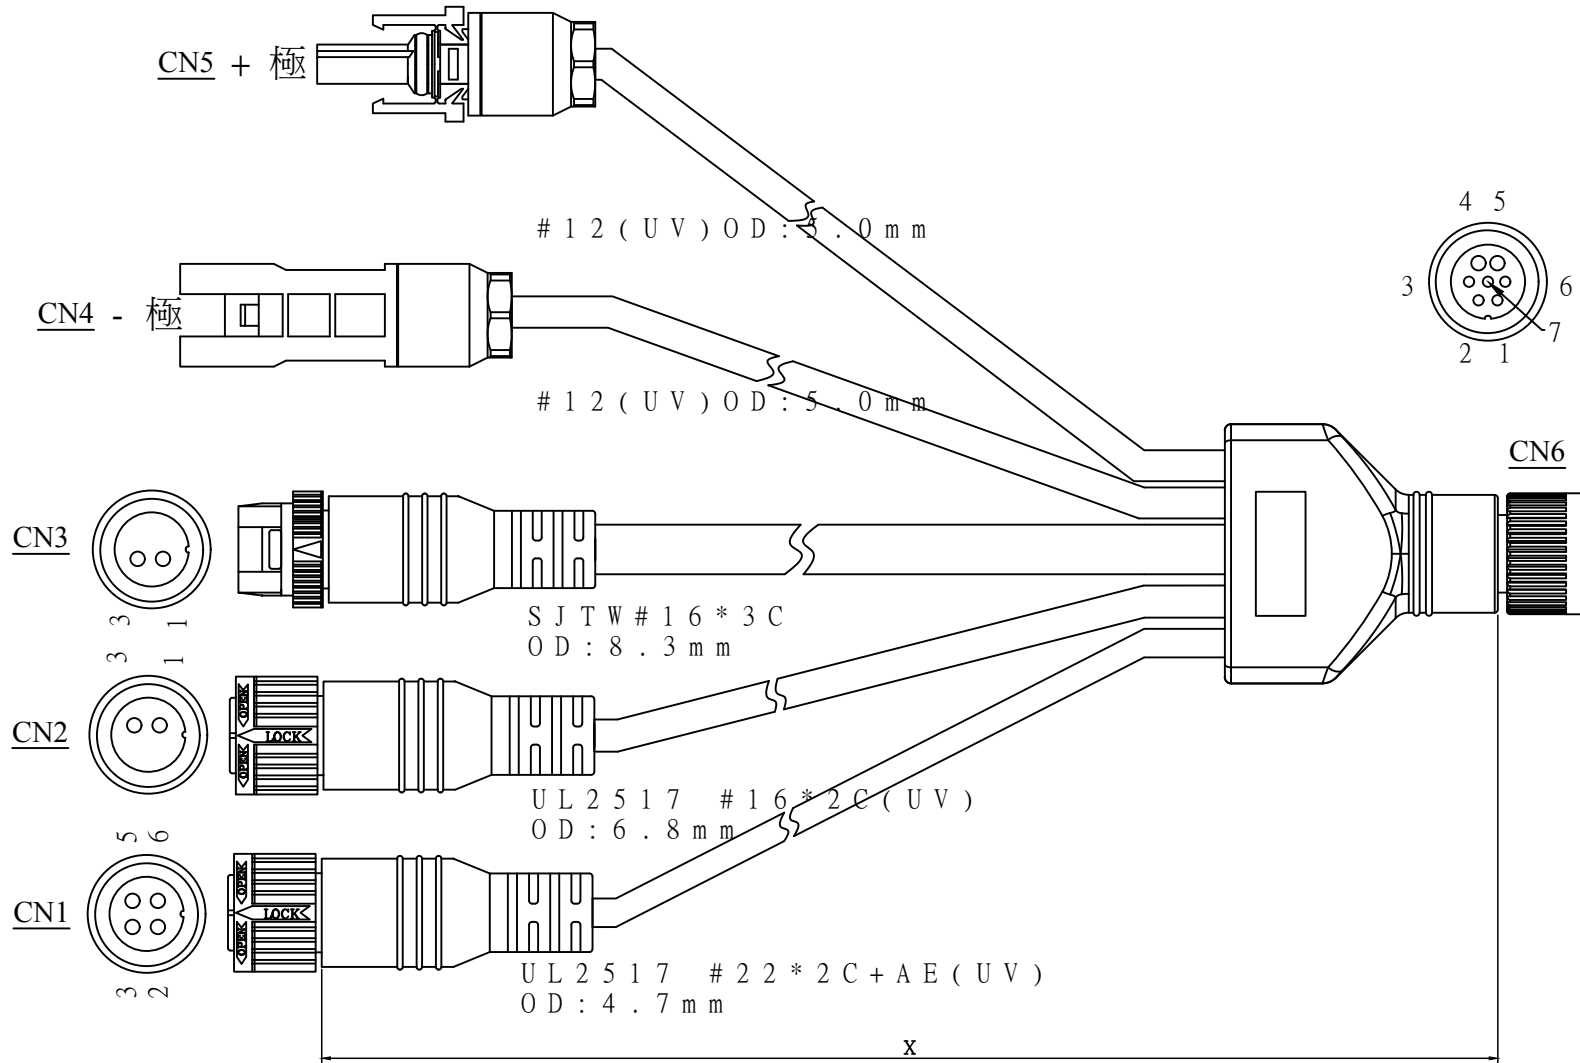

RoHS COMPLIANT

PIN DEFINITION

CN1	CN6
2 — RED	1
3 — BLACK	2
5 — GND	5
CN2	
1 — RED	3
3 — BLACK	5
CN3	
1 — WHITE	6
3 — BLACK	5
	7
CN4	
1 — (-)BLACK	5
CN5	
1 — (+)BLACK	4

Seconn International Enterprise Co., Ltd.

TOLERANCES		PROJECTION		TITLE			
AS DRAWING				Solar Waterproof Customize Cable IP68 Waterproof			
		UNIT mm					
DRAWN	CHI	DATE	2017/08/25	PART NO.	SC-S-S059W		
SCALE		SIZE	A4	SHEET	1/1	REV	A